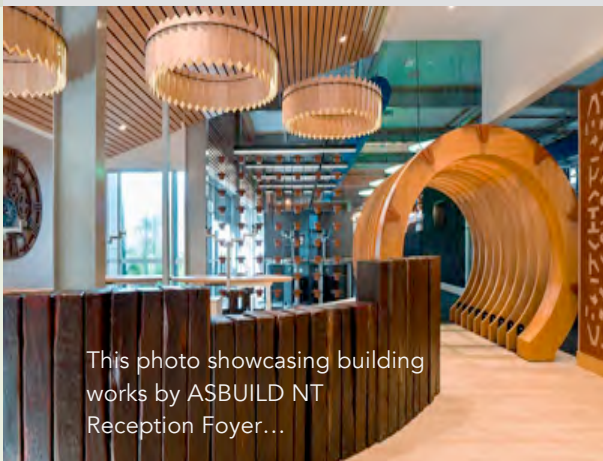

CDU Purple 3

This photo showcasing building works by ASBUILD NT Reception Foyer...

Ron and I visited the project after the IT Team had moved in. This was one of those projects we both were totally impressed with ...