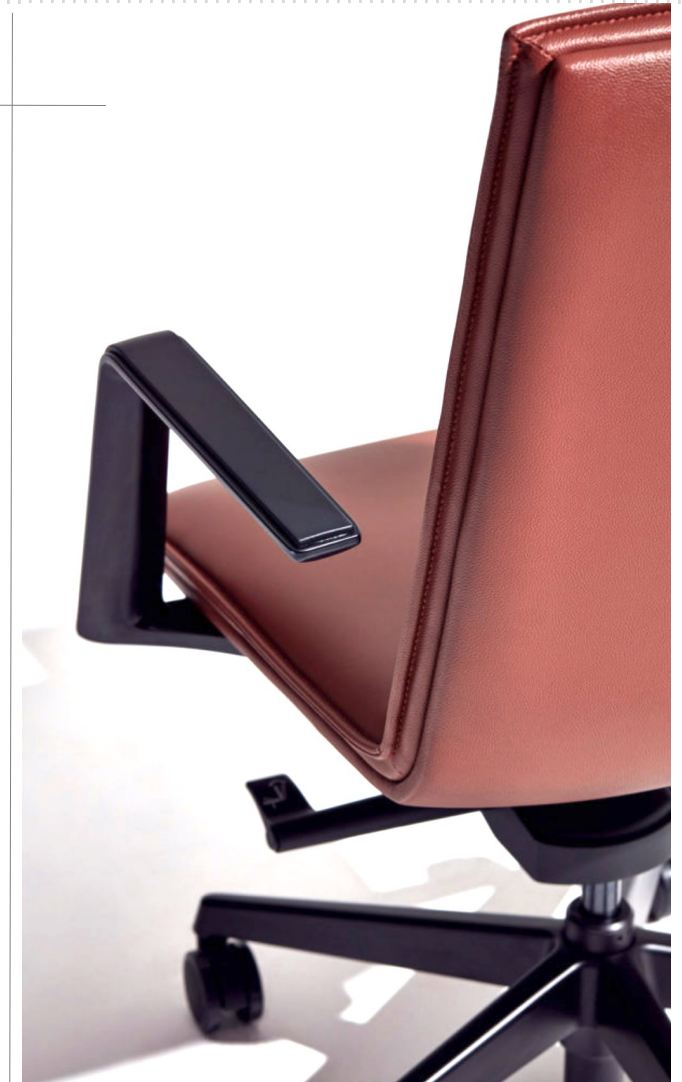

BY VYSTAN

CHAIR DESIGN: V6 MISS ITALY - LEATHER CHAIR

VX CHAIRS

ALL IMAGES ARE ILLUSTRATIVE (view actual sample before final selection)

VYSTAN INTERIORS | T 89417774 | E: SALES@VYSTAN.COM

Brochure is not for duplication without permission. Images are copyright. VYSTAN