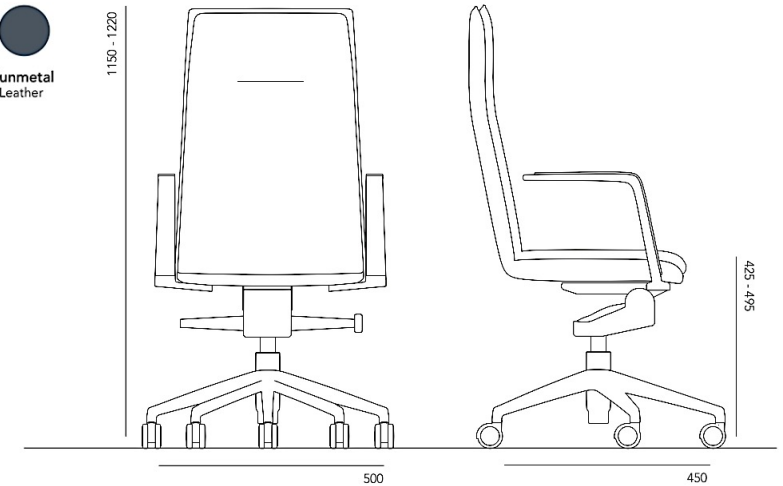

Frame

Polished
Aluminium

Black
Powder Coat

ALL IMAGES ARE ILLUSTRATIVE (view actual sample before final selection)

VYSTAN INTERIORS | T 89417774 | E: SALES@VYSTAN.COM