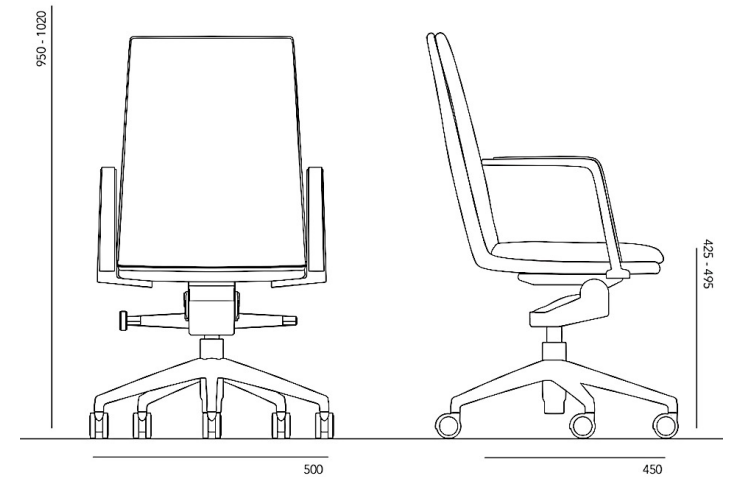

CHAIR DESIGN: V6 MISS ITALY - LEATHER CHAIR (MED BACK)

CLASSICLY SIMPLE DESIGNED ~ SOFT ITALIAN LEATHER CHAIR

SUITED TO MEETING ROOMS WHERE SEATING PROPORTIONS ARE A CONSIDERATION

DIMENSION: MEDIUM BACK

HEIGHT 950MM - 1020MM
WIDTH 500MM | DEPTH 450MM
SEAT HEIGHT 425MM - 495MM

LEAD TIME 1 - 2 WEEKS

VX CHAIRS

NEW COLOUR
DEEPEST BLUE LEATHER

Upholstery

Black Leather   Tan Brown Leather   Gunmetal Leather

Frame

Polished Aluminium   Black Powder Coat