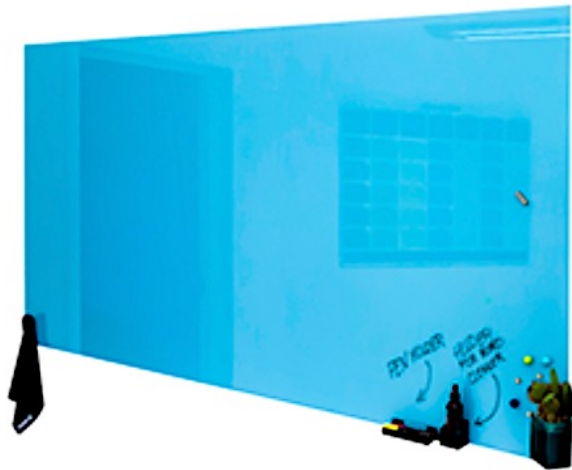

LIFETIME ERASING WARRANTY

EASY WIPE ON AND WIPE OFF

ACCESSORY PACK INCLUDED

REF #360+INS

NAGA MAGNETIC GLASS BOARDS

NAGA MAGNETIC MONTHLY GLASS PLANNER | MULTI COLOUR

VX BOARDS

DANISH DESIGN | NWP-12110 | 120 X 90 CM | MULTI-COLOUR

GIFT BOX AND INCLUDES:

TWO STRONG MAGNETS

WALL FIXINGS

ACCESSORY PACK PREMIUM | VA800-G

LIFETIME ERASING WARRANTY

EASY WIPE ON AND WIPE OFF

REF #690+INS

NAGA MAGNETIC GLASS BOARDS

NAGA MAGNETIC GLASS 2-METRE | BLUE

VX BOARDS

DANISH DESIGN | N20-11965 | 200 x 100 CM | BLUE

BOX AND INCLUDES:

TWO STRONG MAGNETS

WALL FIXINGS

ACCESSORY PACK PREMIUM | VA800-G

LIFETIME ERASING WARRANTY