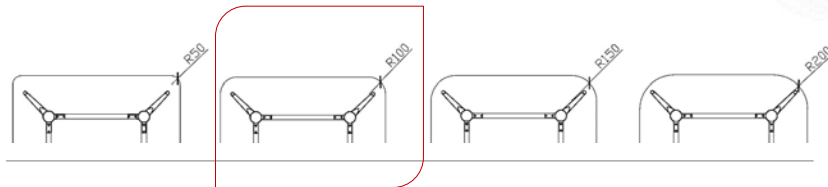

TABLE DESIGN: BLACK AND RAW EDGE COMBO

FRAME: BLACK POWDERCOAT
FRAME: HEIGHT 750MM NOMINAL

TOP DIMENSION: CARBON-2PLY (T-WAY DOUBLE TOP SUPPORT)
C2PLY-2412: 2400 X 1200
C2PLY-2412: 2400 X 1200 R100
FRAME: 2033 X 850 DEEP

TOP FINISHES:
BLACK FF (RAW PLY EDGE LOOK)

VX TABLES

ALL IMAGES ARE ILLUSTRATIVE

VYSTAN INTERIORS | T 89417774 | E: SALES@VYSTAN.COM