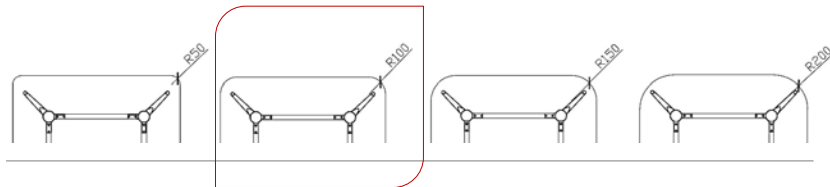

TABLE DESIGN: BLACK AND RAW EDGE COMBO

FRAME: BLACK POWDERCOAT
FRAME: HEIGHT 750MM NOMINAL

TOP DIMENSION: CARBON-2 (3-WAY DOUBLE TOP SUPPORT)
C2PLY-1575: 1500 X 750
C2PLY-1575: 1500 X 750 R100
FRAME: 1044 X 700 DEEP

TOP DIMENSION: CARBON-2 (3-WAY DOUBLE TOP SUPPORT)
C2PLY-1875: 1800 X 900
C2PLY-1875: 1800 X 900 R100
FRAME: 1344 X 700 DEEP

TOP DIMENSION: CARBON-2 (3-WAY DOUBLE TOP SUPPORT)
C2PLY-2175: 2100 X 750
C2PLY-2175: 2100 X 750 R100
FRAME: 1644 X 700 DEEP

TOP FINISHES:
BLACK FF (RAW PLY EDGE LOOK)